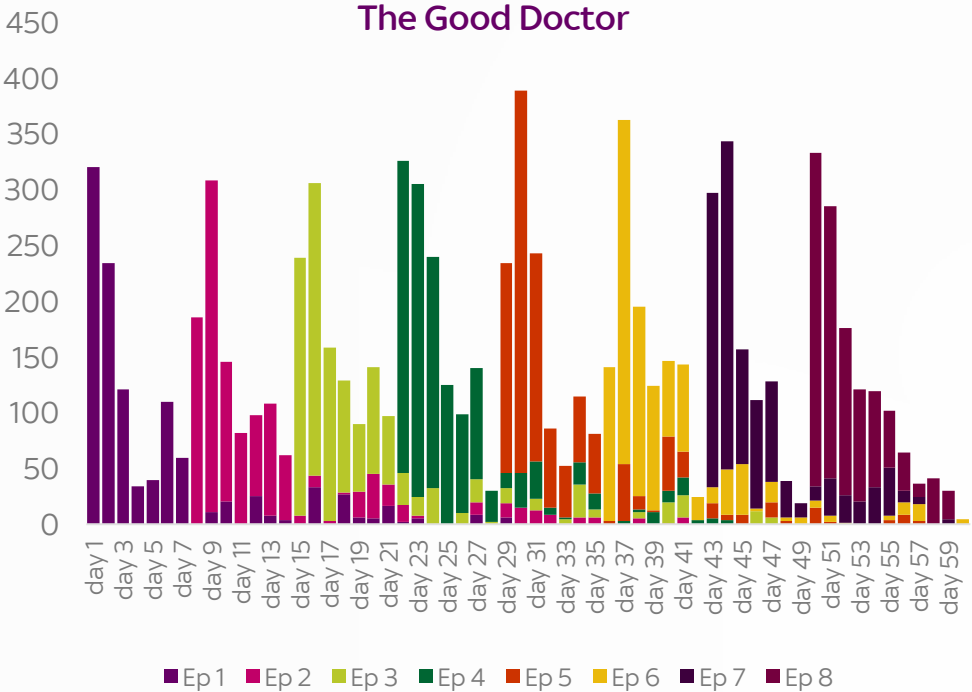

sky | MEDIA

A man with dark hair, wearing a green jumpsuit, is sitting on a metal can in a prison hallway. He is looking back over his shoulder with a serious expression. The hallway has green corrugated metal walls and a metal grate door in the background.

Binge TV

Escape at Dannemora

sky atlantic

Escape at Dannemora

Source: live, recorded and post tx on demand based on BARB / Tech Edge, 28 day consolidated viewing (based on all tx),
 Post tx On Demand based on BARB non linear (via TRP), Sky Go based on BARB Dovetail, based on all inds within 28 days of final tx

Escape at Dannemora viewers finishing the whole season

Source: live, recorded and post tx on demand based on BARB / Tech Edge, 28 day consolidated viewing (based on all tx), Post tx On Demand based on BARB non linear (via TRP), Sky Go based on BARB Dovetail , based on all lnds within 28 days of final tx - figures are the proportion of those seeing the last ep vs the first ep

When each episode is being watched

Source: live, recorded and post tx on demand based on BARB / Tech Edge, 28 day consolidated viewing (based on all tx), Post tx On Demand based on BARB non linear (via TRP), Sky Go based on BARB Dovetail, based on all Inds within 28 days of final tx