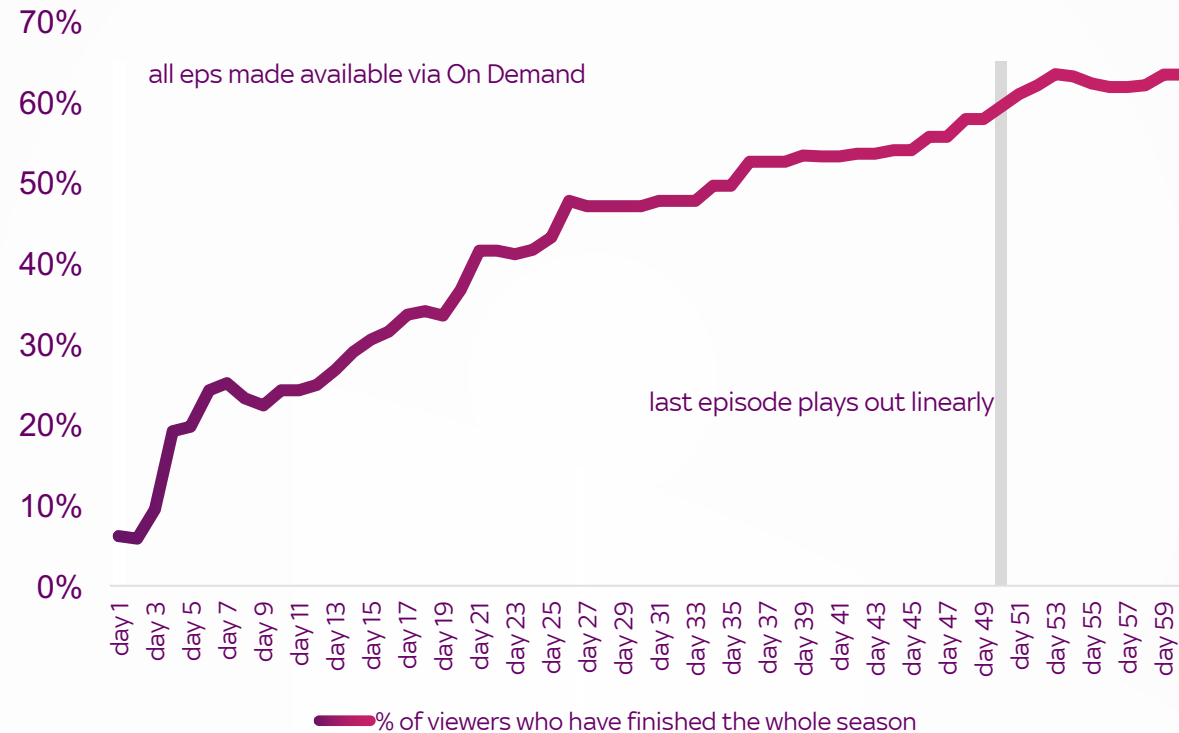

Binge TV

Escape at Dannemora

sky atlantic

Escape at Dannemora

Source: live, recorded and post tx on demand based on BARB / Tech Edge, 28 day consolidated viewing (based on all tx),
 Post tx On Demand based on BARB non linear (via TRP), Sky Go based on BARB Dovetail, based on all inds within 28 days of final tx

Escape at Dannemora viewers finishing the whole season

Source: live, recorded and post tx on demand based on BARB / Tech Edge, 28 day consolidated viewing (based on all tx), Post tx On Demand based on BARB non linear (via TRP), Sky Go based on BARB Dovetail , based on all lnds within 28 days of final tx - figures are the proportion of those seeing the last ep vs the first ep