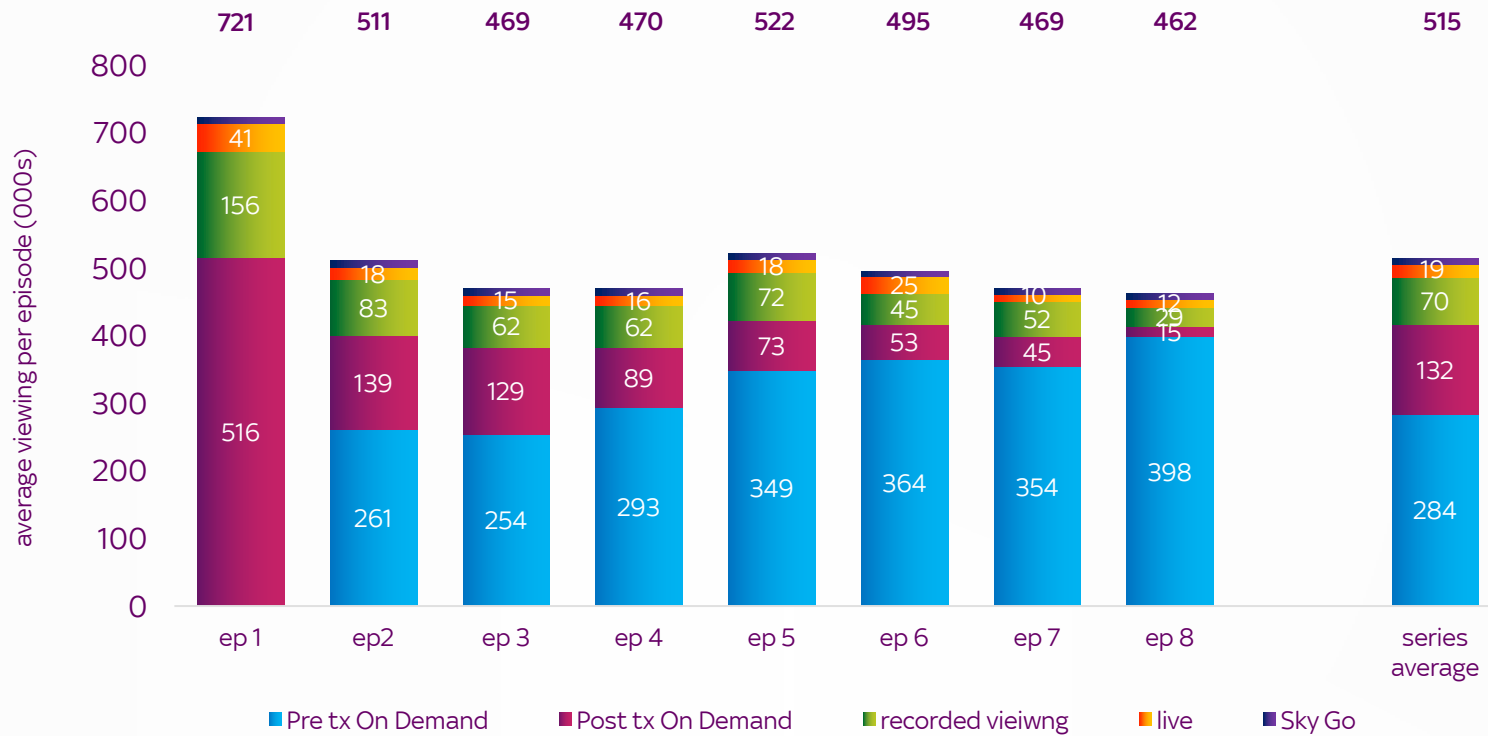

sky | MEDIA

A man with dark hair, wearing a green jumpsuit, is sitting on a metal can in a prison hallway. He is looking back over his shoulder with a serious expression. The hallway has green corrugated metal walls and a metal grate door in the background.

Binge TV

Escape at Dannemora

sky atlantic

Escape at Dannemora

Source: live, recorded and post tx on demand based on BARB / Tech Edge, 28 day consolidated viewing (based on all tx),
 Post tx On Demand based on BARB non linear (via TRP), Sky Go based on BARB Dovetail, based on all inds within 28 days of final tx

Escape at Dannemora viewers finishing the whole season

Source: live, recorded and post tx on demand based on BARB / Tech Edge, 28 day consolidated viewing (based on all tx), Post tx On Demand based on BARB non linear (via TRP), Sky Go based on BARB Dovetail , based on all lnds within 28 days of final tx - figures are the proportion of those seeing the last ep vs the first ep

When each episode is being watched

Source: live, recorded and post tx on demand based on BARB / Tech Edge, 28 day consolidated viewing (based on all tx), Post tx On Demand based on BARB non linear (via TRP), Sky Go based on BARB Dovetail, based on all Inds within 28 days of final tx