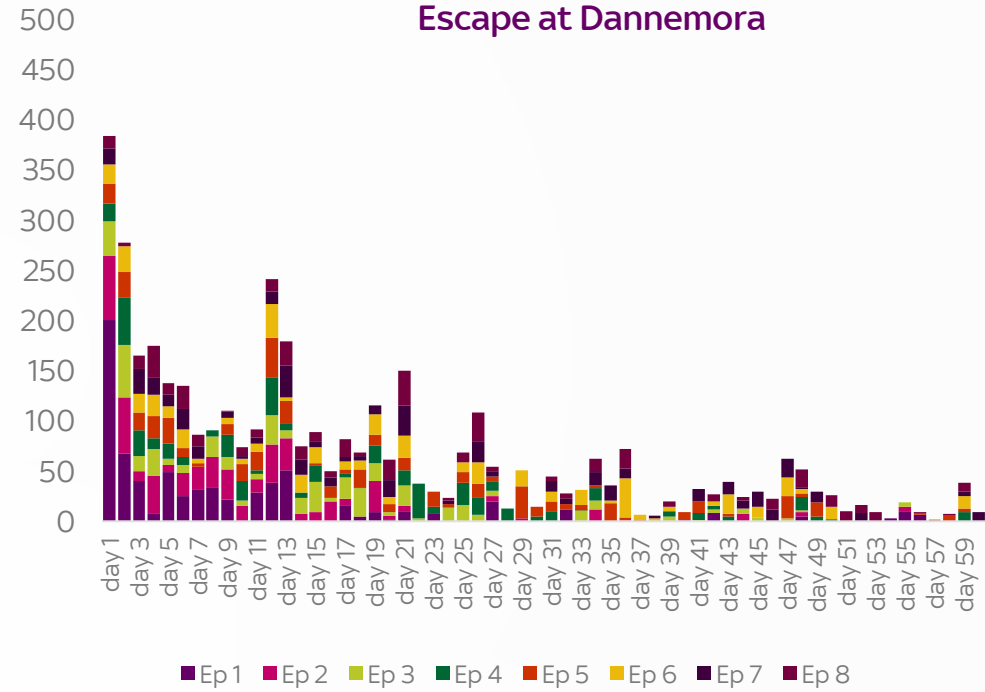

sky | MEDIA

A man with dark hair, wearing a green jumpsuit, is sitting on a metal can in a prison hallway. He is looking back over his shoulder with a serious expression. The hallway has green corrugated metal walls and a metal grate door in the background.

Binge TV

Escape at Dannemora

sky atlantic

Escape at Dannemora

Source: live, recorded and post tx on demand based on BARB / Tech Edge, 28 day consolidated viewing (based on all tx),
 Post tx On Demand based on BARB non linear (via TRP), Sky Go based on BARB Dovetail, based on all inds within 28 days of final tx

Escape at Dannemora viewers finishing the whole season

Source: live, recorded and post tx on demand based on BARB / Tech Edge, 28 day consolidated viewing (based on all tx), Post tx On Demand based on BARB non linear (via TRP), Sky Go based on BARB Dovetail , based on all lnds within 28 days of final tx - figures are the proportion of those seeing the last ep vs the first ep

When each episode is being watched

Source: live, recorded and post tx on demand based on BARB / Tech Edge, 28 day consolidated viewing (based on all tx), Post tx On Demand based on BARB non linear (via TRP), Sky Go based on BARB Dovetail, based on all Inds within 28 days of final tx