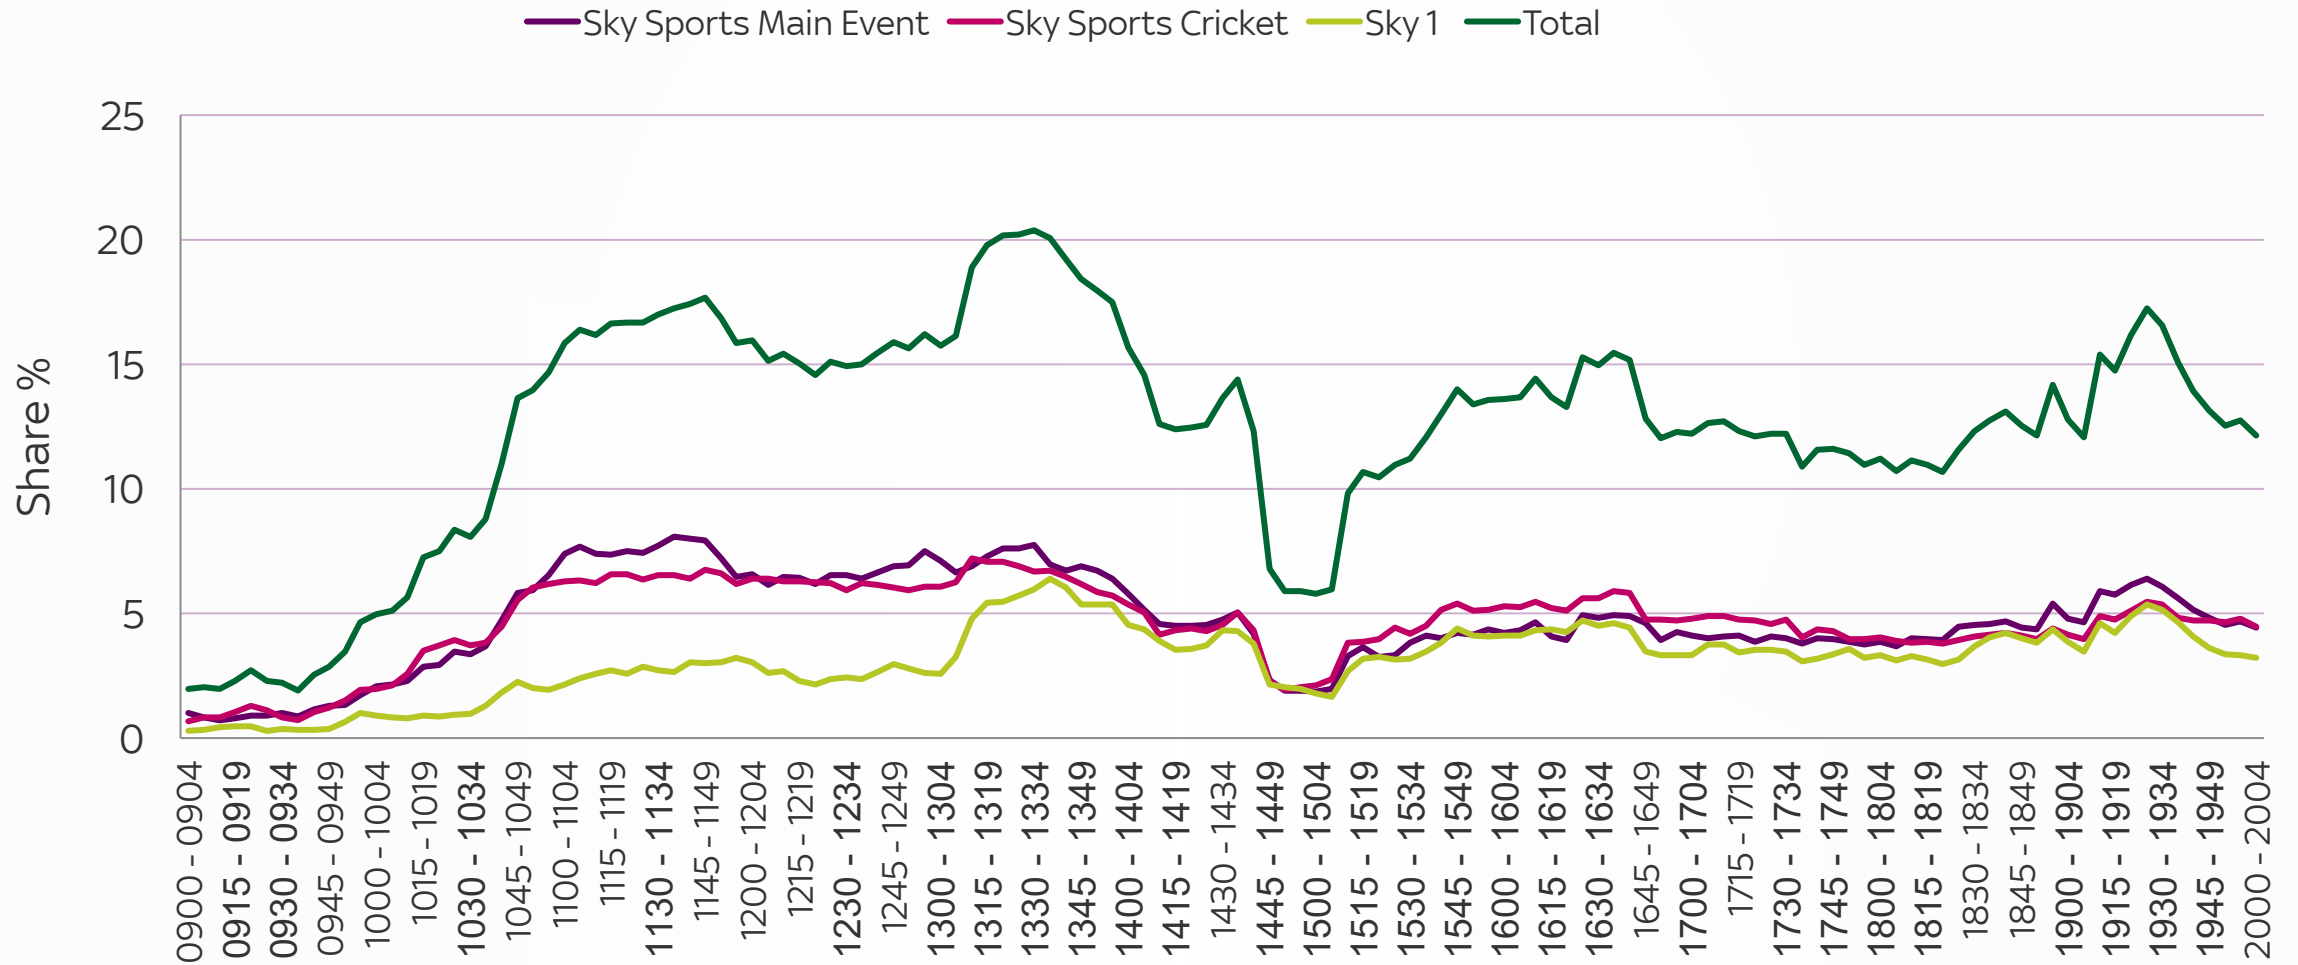

sky | MEDIA

Live TV

England vs India | Cricket World Cup 2019

Cricket World Cup 2019

All figures are in programme average 000's Source: based on Inds BARB panel (TV based devices) 7 day consolidated viewing, non TV set based on BARB Dovetail 4 screen report, non TV set is based on BARB Dovetail (Sky Go), match shown on Sky Sports Main Event and Sky Sports Cricket (figures are both channels combined)

Cricket World Cup 2019: Inds Share of viewing

All Individuals

Cricket World Cup 2019: Inds Share of viewing

All Individuals – Sky Homes

Cricket World Cup 2019: Inds Volume

All Individuals – Sky channels

Sky Sports Main Event/Cricket share and reach comparison v 2019