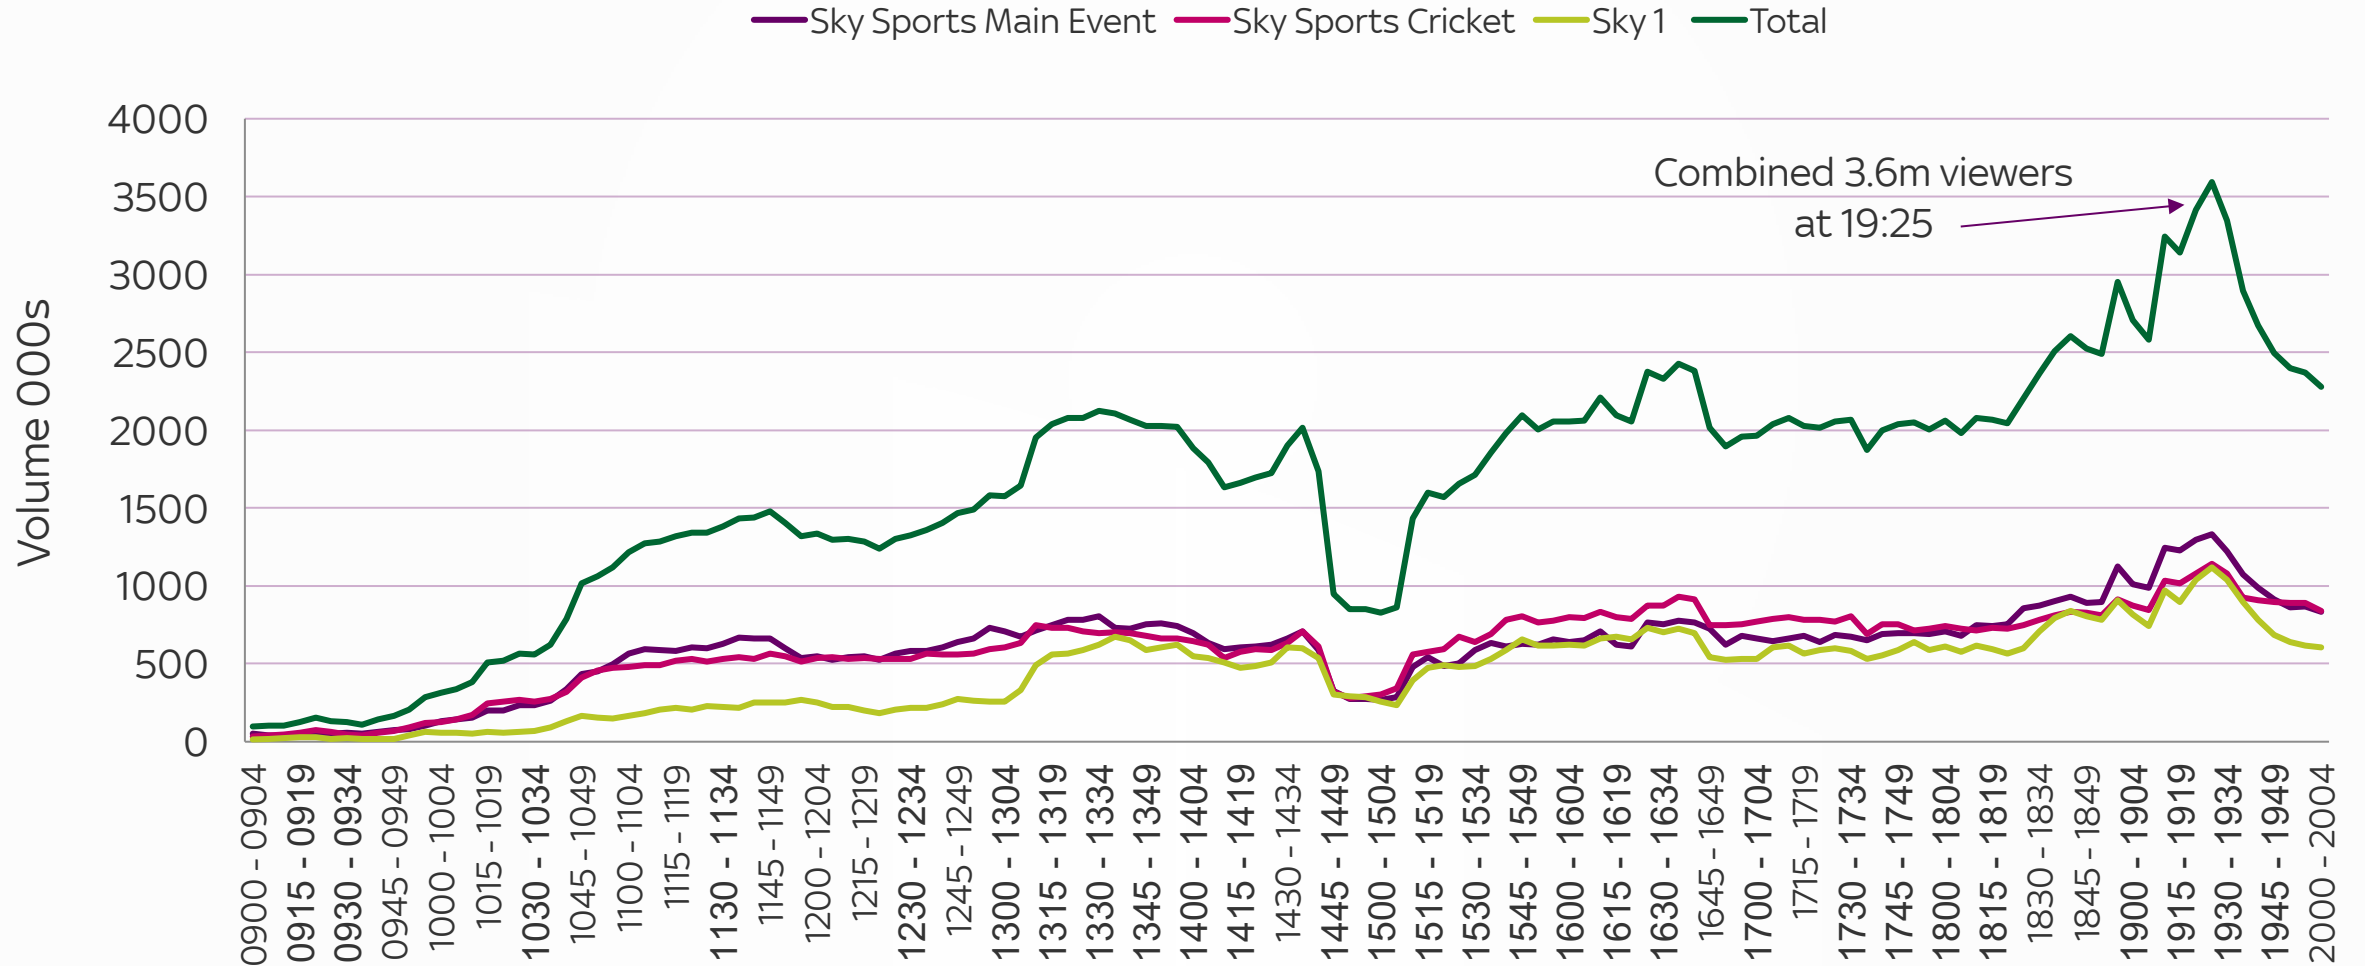

sky | MEDIA

Live TV

England vs India | Cricket World Cup 2019

Cricket World Cup 2019

All figures are in programme average 000's Source: based on Inds BARB panel (TV based devices) 7 day consolidated viewing, non TV set based on BARB Dovetail 4 screen report, non TV set is based on BARB Dovetail (Sky Go), match shown on Sky Sports Main Event and Sky Sports Cricket (figures are both channels combined)

Cricket World Cup 2019: Inds Share of viewing

All Individuals

Cricket World Cup 2019: Inds Share of viewing

All Individuals – Sky Homes

Cricket World Cup 2019: Inds Volume

All Individuals – Sky channels

Sky Sports Main Event/Cricket share and reach comparison v 2019