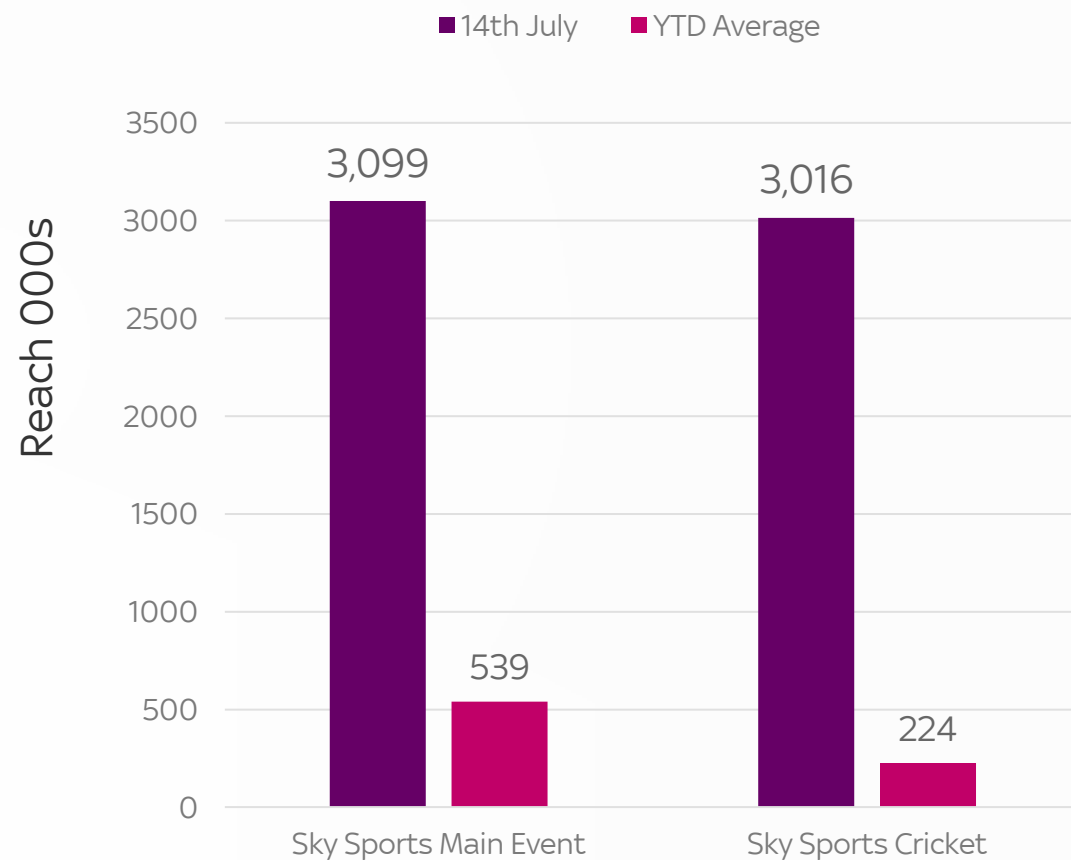

Sky Sports Main Event/Cricket share and reach comparison v 2019

All Individuals