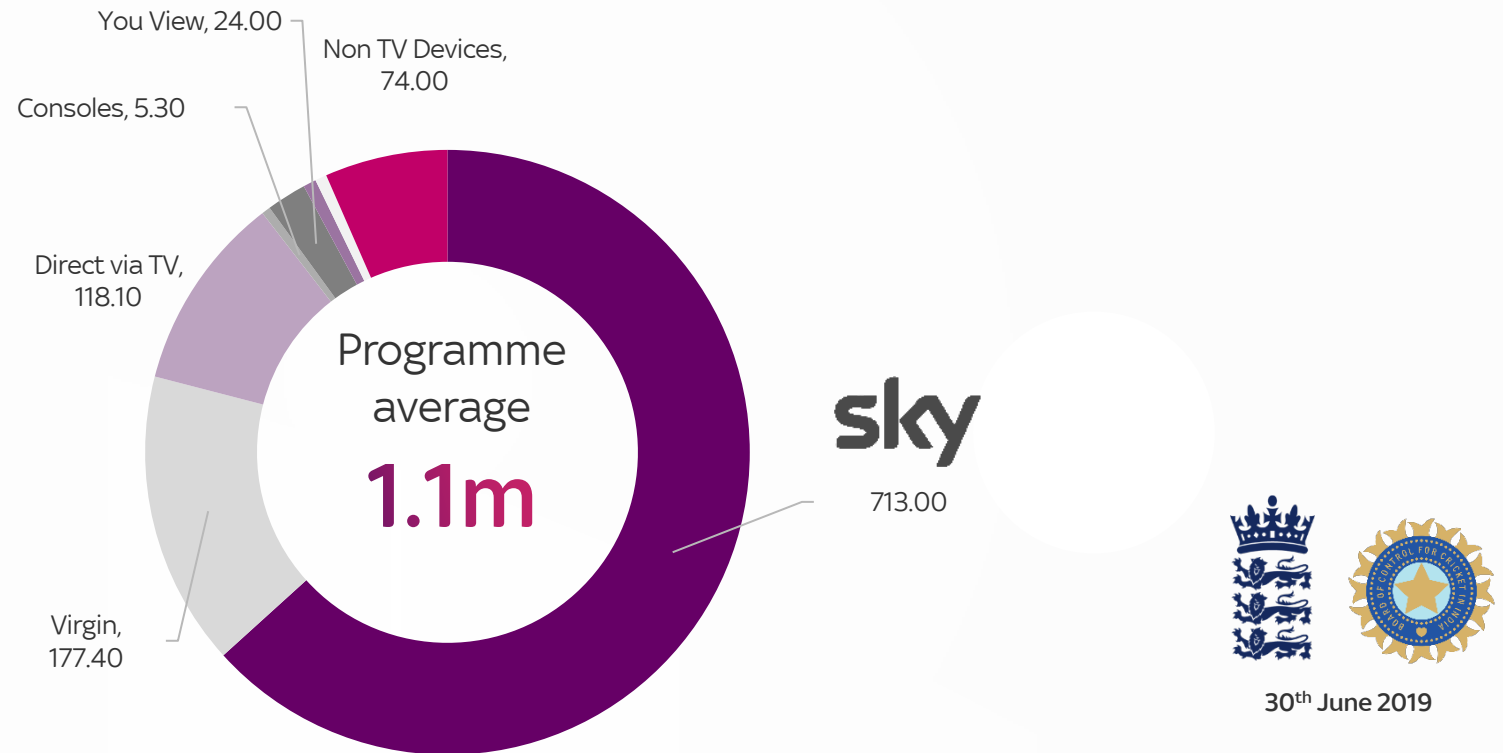

sky | MEDIA

Live TV

England vs India | Cricket World Cup 2019

Cricket World Cup 2019

All figures are in programme average 000's Source: based on Inds BARB panel (TV based devices) 7 day consolidated viewing, non TV set based on BARB Dovetail 4 screen report, non TV set is based on BARB Dovetail (Sky Go), match shown on Sky Sports Main Event and Sky Sports Cricket (figures are both channels combined)