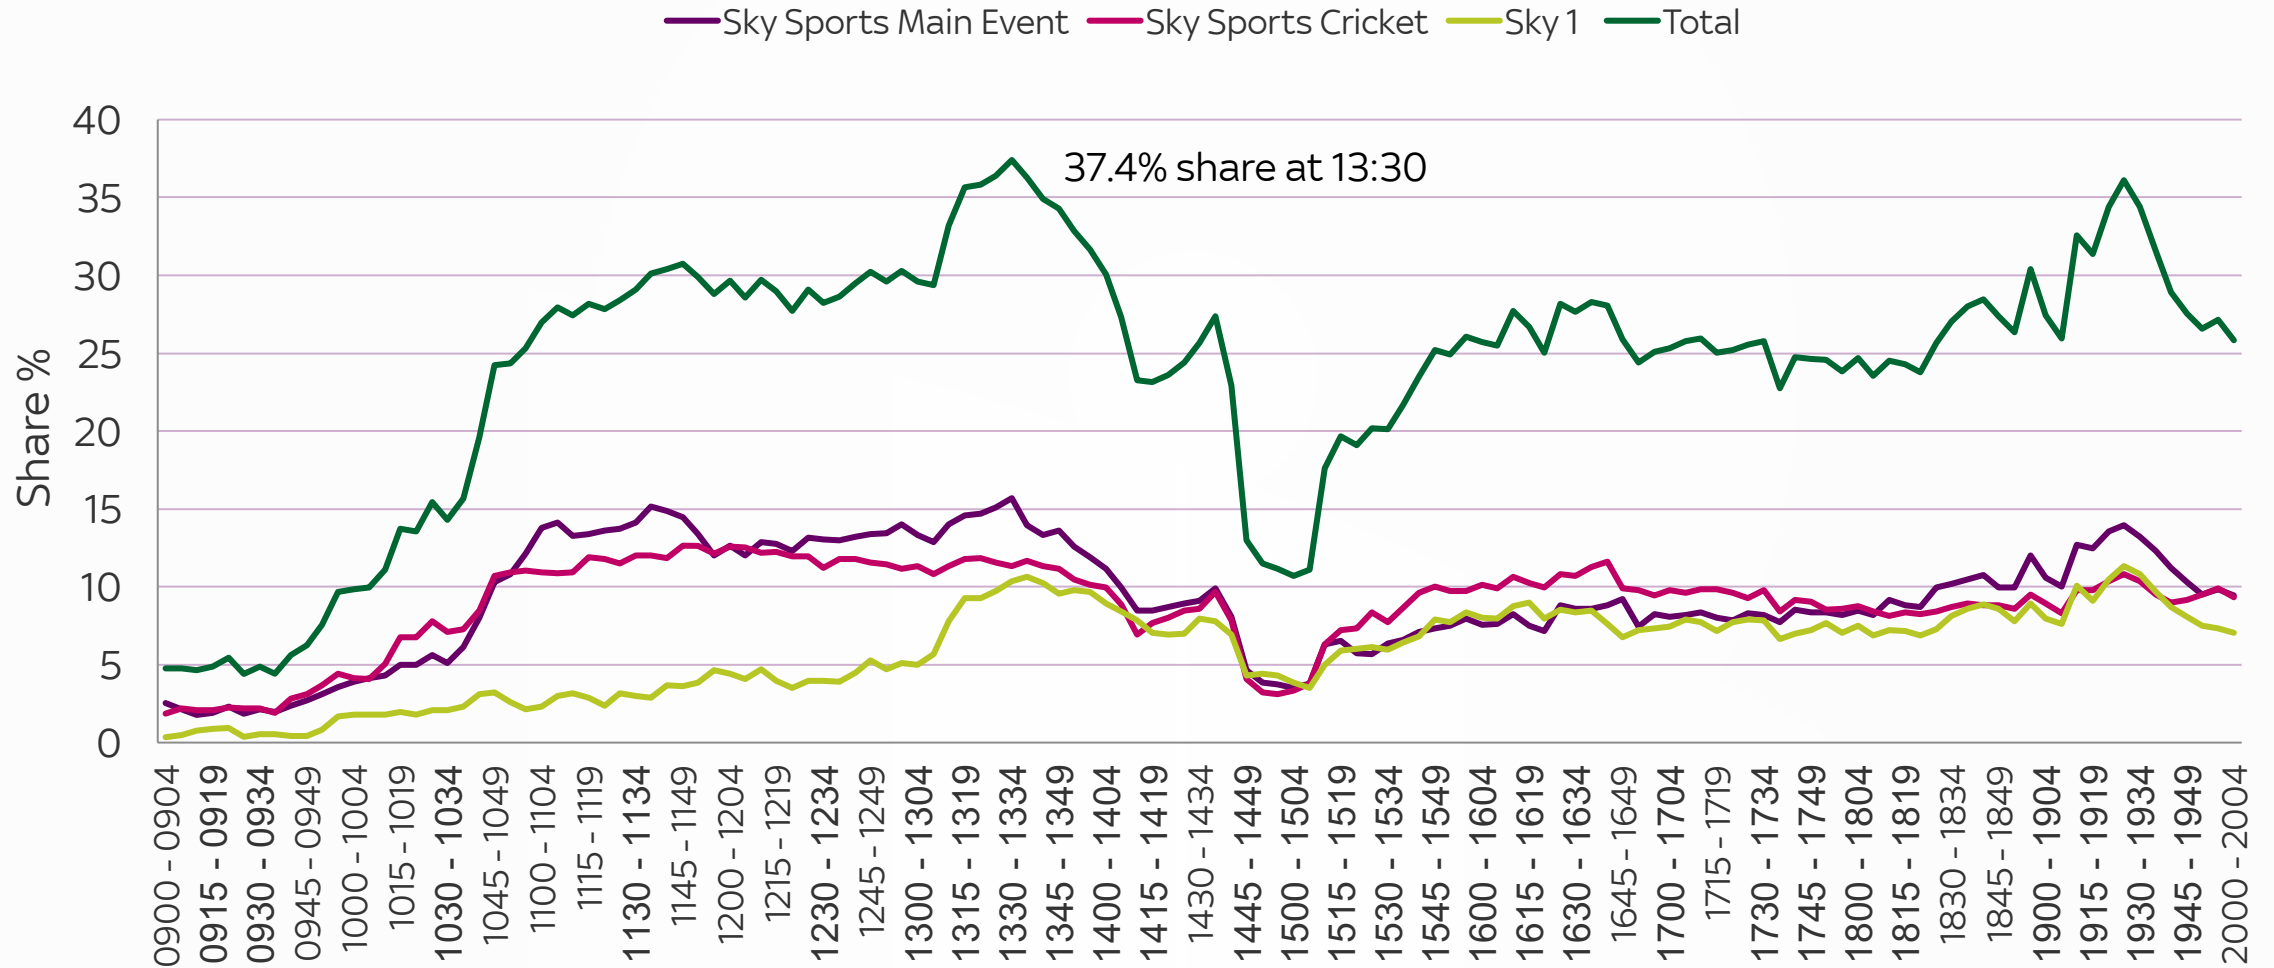

sky | MEDIA

Live TV

England vs India | Cricket World Cup 2019

Cricket World Cup 2019

All figures are in programme average 000's Source: based on Inds BARB panel (TV based devices) 7 day consolidated viewing, non TV set based on BARB Dovetail 4 screen report, non TV set is based on BARB Dovetail (Sky Go), match shown on Sky Sports Main Event and Sky Sports Cricket (figures are both channels combined)

Cricket World Cup 2019: Inds Share of viewing

All Individuals

Cricket World Cup 2019: Inds Share of viewing

All Individuals – Sky Homes

Cricket World Cup 2019: Inds Volume

All Individuals – Sky channels

Sky Sports Main Event/Cricket share and reach comparison v 2019