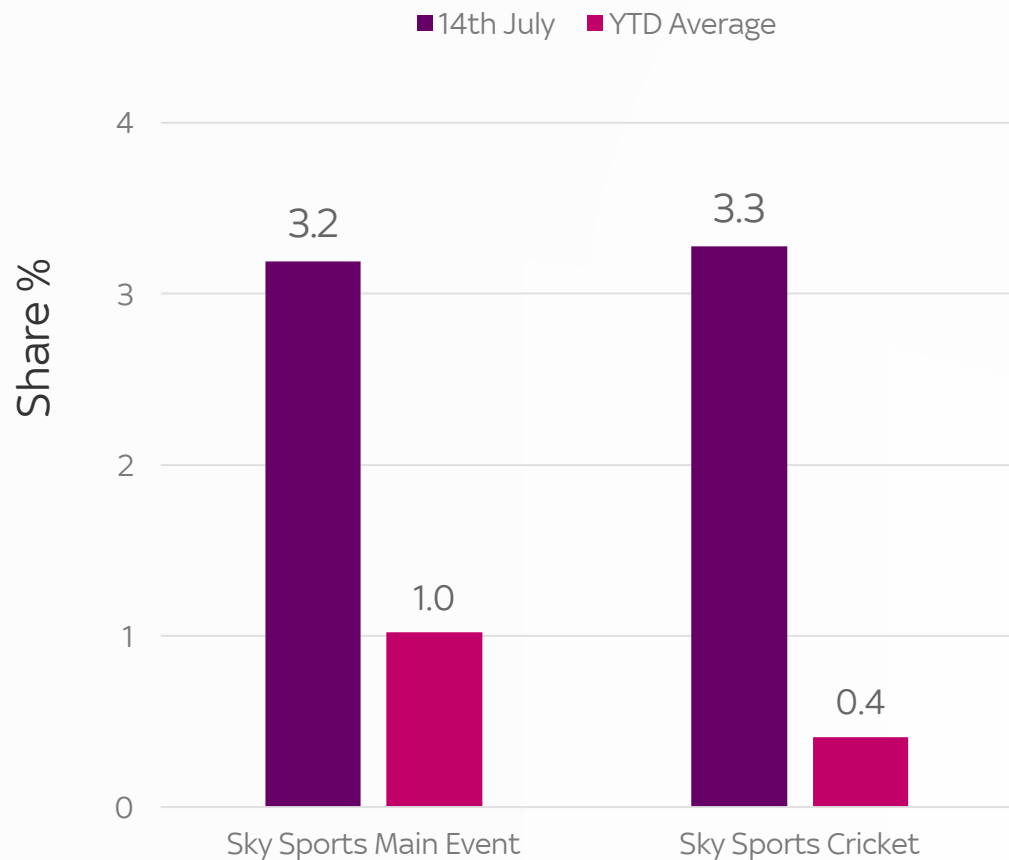

Sky Sports Main Event/Cricket share and reach comparison v 2019

All Individuals