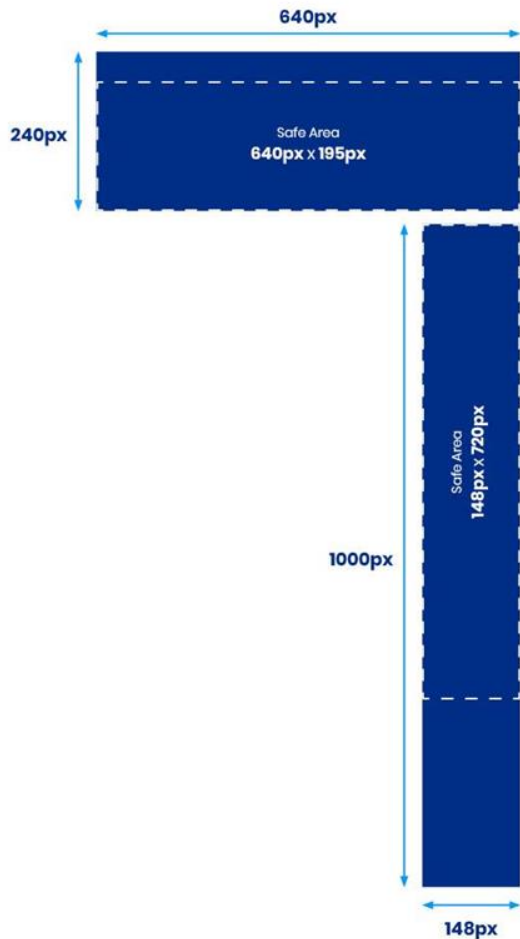

Changes to Skins

- **No Bottom banner on all Skins:** it is very rare we see viewers scroll to the bottom of the Skins, hence there is no bottom banner anymore
- **Desktop & Tablet Skins:** These Skins are served through the same template, so no need to send assets for Desktop & then also for Tablet, as we will use same Desktop assets for Tablet Skin
- **Background:** We can now set Backgrounds. This can either be a hex colour, or a gradient of your choosing. Please see **slide 4** for specs on background
- **Video In Skins:** If you know there is going to be a video in the Skin, please let us know beforehand & where the video will sit so our tech team can set up the Skin template like so. **1.1MB file size max - (if video + skin, video should be 1MB)**

Desktop Skin

Celtra Asset Sizes:

- **Top Banner (Transparent PNG)**
2000px x 440px
- **Left Side Panel (Transparent PNG)**
800px x 2000px
- **Right Side Panel (Transparent PNG)**
800px x 2000px
- **Background**
3600px x 2000px

Scrolling Side Panel

Mobile PageSkin

Celtra Asset Sizes:

- **Top Banner:** 640px x 240px
- **Side Panel:** 148px x 1000px
- **Scrolling Side Panel:** 148px x 1240px

Interscroller

Celtra asset size:

- **Unit**
768px x 1230px

The dimensions above are double the size to ensure the highest quality appearance on all screen resolutions. On served impressions the creatives will appear at the correct size. Designs can be supplied at half these sizes, however the quality of the served creative may suffer.