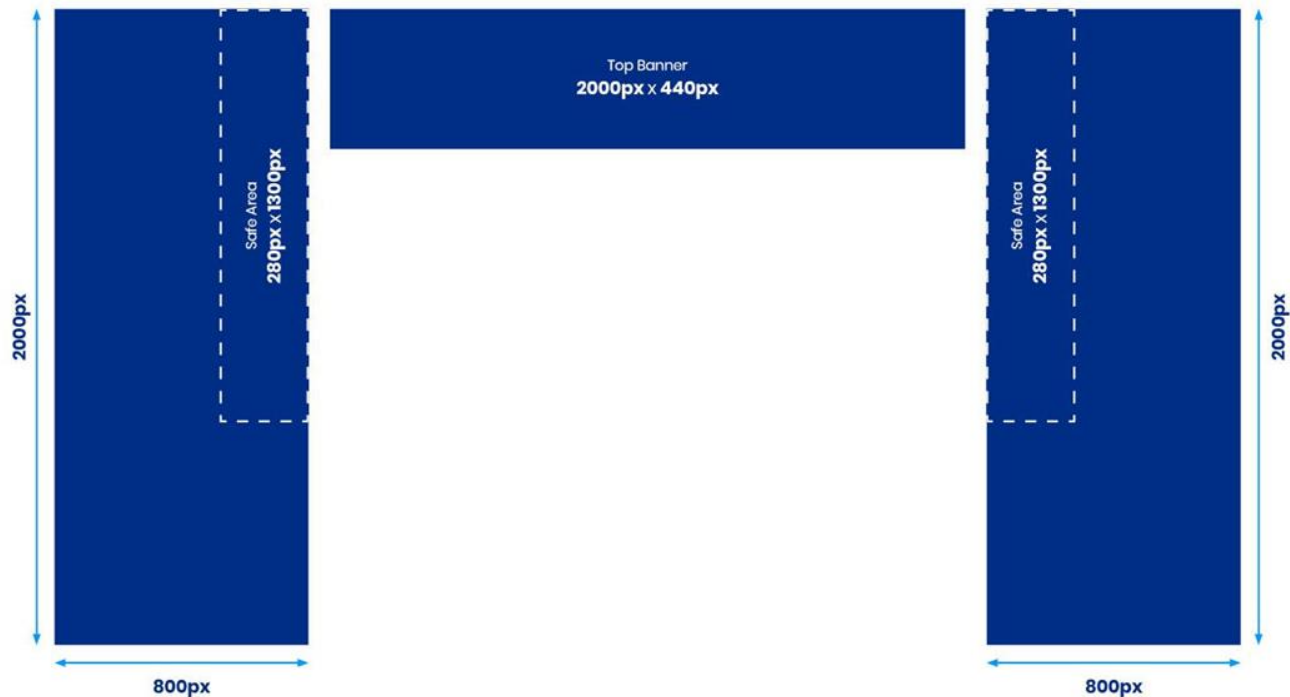

Changes to Skins

- **No Bottom banner on all Skins:** it is very rare we see viewers scroll to the bottom of the Skins, hence there is no bottom banner anymore
- **Desktop & Tablet Skins:** These Skins are served through the same template, so no need to send assets for Desktop & then also for Tablet, as we will use same Desktop assets for Tablet Skin
- **Background:** We can now set Backgrounds. This can either be a hex colour, or a gradient of your choosing. Please see **slide 4** for specs on background
- **Video In Skins:** If you know there is going to be a video in the Skin, please let us know beforehand & where the video will sit so our tech team can set up the Skin template like so. **1.1MB file size max - (if video + skin, video should be 1MB)**

Desktop Skin

Celtra Asset Sizes:

- **Top Banner (Transparent PNG)**
2000px x 440px
- **Left Side Panel (Transparent PNG)**
800px x 2000px
- **Right Side Panel (Transparent PNG)**
800px x 2000px
- **Background**
3600px x 2000px

Scrolling Side Panel

Mobile PageSkin

Celtra Asset Sizes:

- **Top Banner:** 640px x 240px
- **Side Panel:** 148px x 1000px
- **Scrolling Side Panel:** 148px x 1240px

Interscroller

Celtra asset size:

- **Unit**
768px x 1230px

The dimensions above are double the size to ensure the highest quality appearance on all screen resolutions. On served impressions the creatives will appear at the correct size. Designs can be supplied at half these sizes, however the quality of the served creative may suffer.