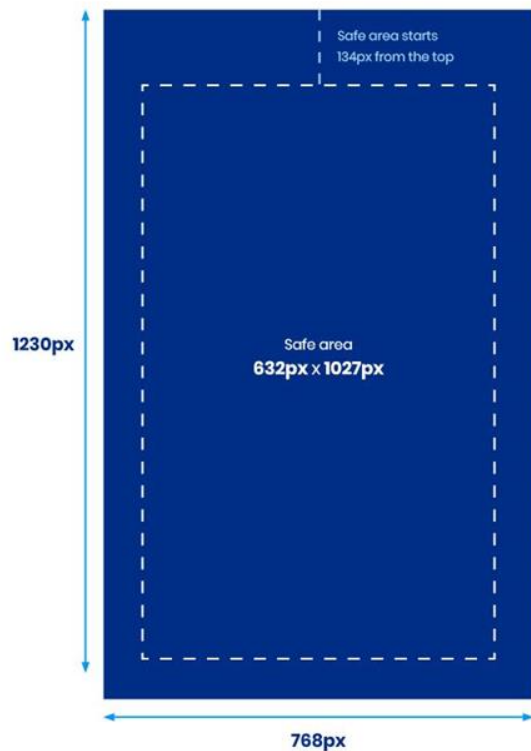

Desktop Skin

Celtra Asset Sizes:

- **Top Banner (Transparent PNG)**
2000px x 440px
- **Left Side Panel (Transparent PNG)**
800px x 2000px
- **Right Side Panel (Transparent PNG)**
800px x 2000px
- **Background**
3600px x 2000px

Scrolling Side Panel

Mobile PageSkin

Celtra Asset Sizes:

- **Top Banner:** 640px x 240px
- **Side Panel:** 148px x 1000px
- **Scrolling Side Panel:** 148px x 1240px

Interscroller

Celtra asset size:

- **Unit**
768px x 1230px

The dimensions above are double the size to ensure the highest quality appearance on all screen resolutions. On served impressions the creatives will appear at the correct size. Designs can be supplied at half these sizes, however the quality of the served creative may suffer.